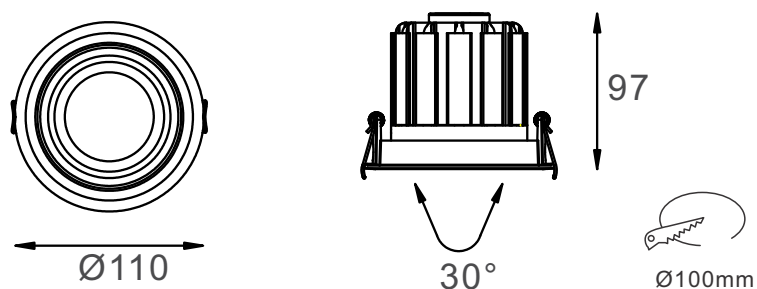

DIMENSIONS

ORDERING LOGIC

PRODUCT	WATTAGE	COLOR TEMPERATURE	BEAM ANGLE	FINISH	ACCESSORIES	CUSTOM
SNY-A	22 - 22W	(CT27)	2700K	15 - 15°	WH - White	FG - Frosted Glass
		(CT30)	3000K	24 - 24°	BK - Black	CG - Clear Glass
		(CT40)	4000K	38 - 38°	SL - Silver	
		(CT50)	5000K	60 - 60°		
						xx

Sample: SNY-A - 22 - CT27 - 15 - WH - FG - XX