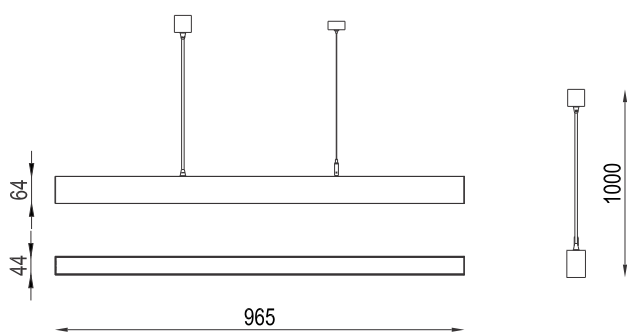

### FEATURES

|                 |                     |
|-----------------|---------------------|
| FINISH          | BLACK, WHITE, GREY  |
| WORKING VOLTAGE | 220-240V 50/60Hz    |
| RATED POWER     | 56/64W              |
| DISTRIBUTION    | WIDE                |
| LAMP LIFE       | 50,000 HRS          |
| MOUNTING        | HANGING             |
| DIMENSIONS      | 965x44x64mm         |
| OPERATING TEMP  | -20° C - +50° C     |
| CONTROL         | ON/OFF, 1-10V, DALI |

### DIMENSIONS