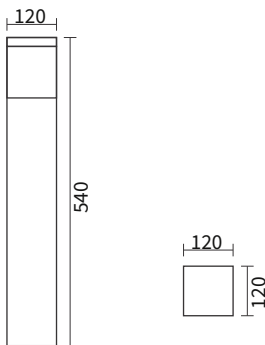

FEATURES

HOUSING	ALUMINIUM
WORKING VOLTAGE	260V AC
MOUNTING	GROUND MOUNTED
DIMENSIONS	120x120x540(H)mm
OPERATION TEMP	-20° C - +50° C
BODY COLOR	BLACK
LAMP LIFE	50,000 HRS
CONTROL	ON/OFF
DIFFUSER	PC
IP RATING	IP 66

 CREE
LED Quality

 260V AC
Working Voltage

 9W
Rated power

ELECTRICAL DATA

RATED POWER	9W
COLORS	3000K, 4000K, 6000K
CRI	80+

DIMENSION

ORDERING LOGIC

PRODUCT	WATTAGE	COLOR TEMPERATURE	CONTROL	FINISH
STO-BO	9 - 9W	(CT30) 3000K (CT60) 6000K	ND - Non Dimmable	BK - Black