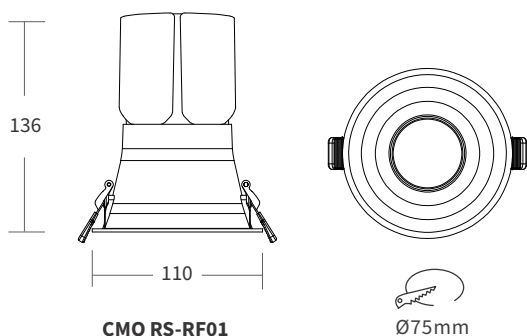

DIMENSIONS

ORDERING LOGIC

PRODUCT	WATTAGE	COLOR TEMPERATURE		CONTROL	CURRENT	BEAM ANGLE	CRI	FINISH	ACCESSORY	CUSTOM
CMO RS-RF01	20 - 20W	(CT27)	2700K	ND - ON/OFF	500 - 500mA(20W)	15 - 15°	80 - 80	WH - White	HC - Honey Comb	xx
	25 - 25W	(CT30)	3000K	PH - PHASE	600 - 600mA(25W)	24 - 24°	90 - 90		SL - Soft Lens	
		(CT40)	4000K	AN - 1-10V		38 - 38°				
				DA - DALI		55 - 55°				

Sample: CMO RS-RF03 -20 -CT27 - ND - 500 - 15 - 80 - WH - HC - XX