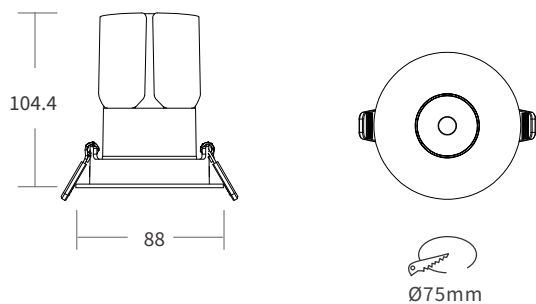

CHAMAELEO RESIDENTIAL SERIES

CMO RS

Mono IP20, 44 C E

YYZ Chamaeleo Residential series, perfect spot lighting or accentuation with an almost invisible light aperture is ideally achieved. Super modular design with numerous mounting rings, round as well as square designs with adjustable and fixed options, in various wattages enable nuanced adaptation to different needs. Honey comb filter can be added to provide maximum visual comfort.

FEATURES

LED QUANTITY	1 Led
FINISH	White
WORKING CURRENT	250mA (9W), 350mA (13W)
RATED POWER	9/13W
RADIANCE ANGLE	15°, 24°, 38°, 55°
LAMP LIFE	50,000 hrs
MOUNTING	Ceiling recessed
CONNECTION	Indoor rated connections
DIMENSIONS	Ø75 x 102.4mm , 75x75mm
OPERATION TEMP	-20° C - +50° C
CONTROL	On/Off, Phase, 1-10V, Dali

CREE LED Quality

240 V AC Working Voltage

9/13W Rated power

ELECTRICAL DATA

POWER CONSUMPTION	9/13W
SUPPLY VOLTAGE	220-240V ac
COLORS	2700K, 3000K, 4000K
CRI	80, 90
LUMEN	80lm/W

DIMENSIONS

CMO RS-RF01

ORDERING LOGIC

PRODUCT	WATTAGE	COLOR TEMPERATURE	CONTROL	CURRENT	BEAM ANGLE	CRI	FINISH	ACCESSORY	CUSTOM
CMO RS-RF01	9 - 9W	(CT27)	2700K	250 - 250mA(9W)	15 - 15°	80 - 80	WH - White	HC - Honey Comb	xx
	13 - 13W	(CT30)	3000K	350 - 350mA(13W)	24 - 24°	90 - 90		SL - Soft Lens	
		(CT40)	4000K		38 - 38°				
					55 - 55°				

Sample: CMO RS-RF01-9-CT27-ND-250-15-80-WH-HC-XX