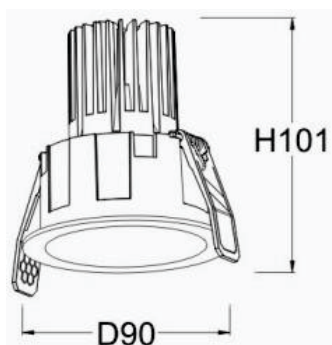

PRIDE

PIE

Mono IP20 CE

YYZ Pride COB downlight made in aluminum housing with white powder coating finish, adopts the best technique of heat conduction, equip with heat resisting optic parts. These recessed downlights are mounted on a unique blue colored spring, hence making better installation experience. It sets standards in terms of visual comfort, efficiency and quality of light for recessed luminaires.

FEATURES

HOUSING	Aluminum
FINISH	White trim + ash silver heat sink
RATED POWER	7W/10W
WORKING VOLTAGE	220-240V ac 50-60Hz
RADIANCE ANGLE	15°, 24°, 36°, 60°
MOUNTING	Ceiling recessed
LAMP LIFE	50,000 hrs
DIMENSIONS	Ø90x101mm(Cutout Ø75-80mm)
OPERATION TEMP	-20° C - +50° C
CONTROL	On/Off, Triac, 1-10V, Dali
IP RATING	IP20 (IP44, IP65 option)

ELECTRICAL DATA

RATED POWER	7W/10W
COLORS	2700K, 3000K, 4000K, 5000K
CRI	80, 90
LUMEN OUTPUT	85-110lm/W

DIMENSION

CITIZEN/PHILIPS
LED Quality

240 V AC
Working Voltage

7/10W
Rated power

REFLECTOR

ORDERING LOGIC

PRODUCT	WATTAGE	COLOR TEMPERATURE	VOLTAGE	BEAM ANGLE	FINISH	REFLECTOR
PIE	7 - 7W	(CT27)	240VAC	15 - 15°	WH - White	MI - Mirror
		(CT30)		24 - 24°	BK - Black	SI - Silver
	(CT40)	36 - 36°			BK - Black	
	(CT50)	60 - 60°			GO - Gold	