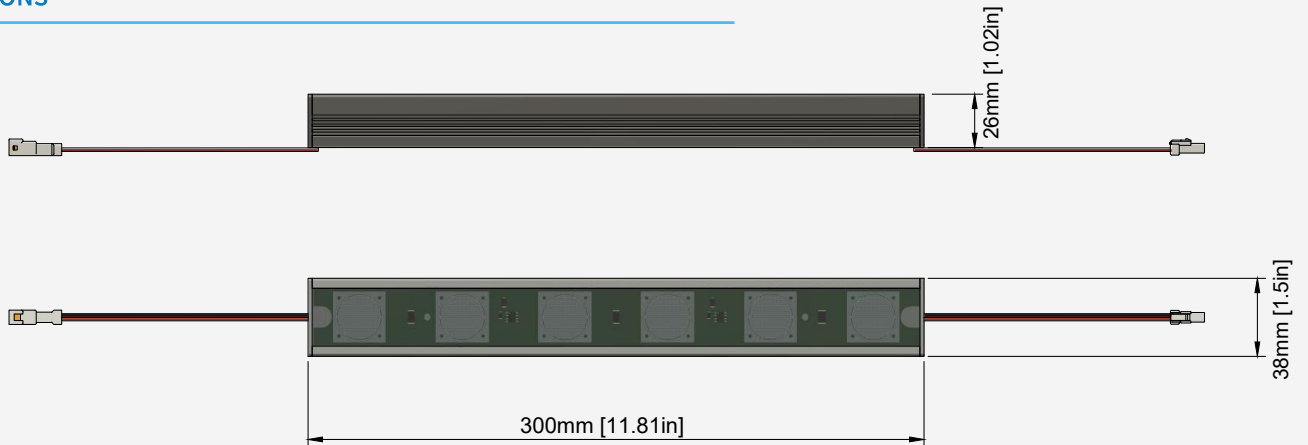

LFG-O-4.8

ORDERING LOGIC

PRODUCT SERIES	TYPE	POWER	COLOR TEMPERATURE	LENGTH	OPTICS	MOUNTING	CONNECTOR	
LFG	O- OUTDOOR	4.8W 4.8WATTS	(CT 22)	2200K	12 - 12inch /300mm	06 - 6°x6°	SB - SWIVEL BRACKET MC - MOUNTING CLIP	IP - IP CONNECTOR
			(CT 24)	2400K	24 - 24inch /600mm	10 - 10°x10°		
			(CT 27)	2700K	36 - 36inch /900mm	15 - 15°x15°		
			(CT 30)	3000K	48 - 48inch /1200mm	25 - 25°x25°		
			(CT 35)	3500K		30 - 30°x30°		
			(CT 40)	4000K		40 - 40°x40°		
			(CT 50)	5000K		60 - 60°x60°		
			(CT 57)	5700K		90 - 90°x90°		
			(CT 60)	6000K		6x40 - 6°x40°		
			(CT 65)	6500K		10x30 - 10°x30°		
			(CT BL)	BLUE		10x45 - 10°x45°		
			(CTRD)	RED		10x70 - 10°x70°		
			(CTGR)	GREEN		12x48 - 12°x48°		
			(CTAM)	AMBER		20x45 - 20°x45°		
						20x65 - 20°x65°		

Sample: LFG-O-4.8W-CT24-12-06-SB-IP

DIMENSIONS