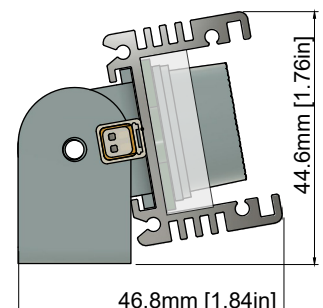

FEATURES

OPERATING VOLTAGE	24 Volts DC
OPERATING TEMPERATURE	-20° C ~ + 50° C
LIGHT SOURCE	Top quality surface mount LED with variable drive current
COLOR RANGE	Single Color Operation / Custom Color Operation
BEAM ANGLE	6°x6°, 10°x10°, 15°x15°, 25°x25°, 30°x30°, 40°x40°, 60°x60°, 90°x90°, 6°x40°, 10°x30°, 10°x45°, 10°x70°, 12°x48°, 20°x45°, 20°x65°
FIXTURE CONNECTION	IP Rated Connector
AVAILABLE IP RATING	IP-67
MAXIMUM DAISY CHAIN	15ft / 4.35m
CRI	80

6 LEDs/ft
LED Quantity

24 VOLTS DC
Operating Voltage

4.8W/ft
Rated power

Mounting Options

Mounting CLIP

Swivel Base

LFG-O-4.8

ORDERING LOGIC

PRODUCT SERIES	TYPE	POWER	COLOR TEMPERATURE	LENGTH	OPTICS	MOUNTING	CONNECTOR	
LFG	O- OUTDOOR	4.8W 4.8WATTS	(CT 22)	2200K	12 - 12inch /300mm	06 - 6°x6°	SB - SWIVEL BRACKET MC - MOUNTING CLIP	IP - IP CONNECTOR
			(CT 24)	2400K	24 - 24inch /600mm	10 - 10°x10°		
			(CT 27)	2700K	36 - 36inch /900mm	15 - 15°x15°		
			(CT 30)	3000K	48 - 48inch /1200mm	25 - 25°x25°		
			(CT 35)	3500K		30 - 30°x30°		
			(CT 40)	4000K		40 - 40°x40°		
			(CT 50)	5000K		60 - 60°x60°		
			(CT 57)	5700K		90 - 90°x90°		
			(CT 60)	6000K		6x40 - 6°x40°		
			(CT 65)	6500K		10x30 - 10°x30°		
			(CT BL)	BLUE		10x45 - 10°x45°		
			(CTRD)	RED		10x70 - 10°x70°		
			(CTGR)	GREEN		12x48 - 12°x48°		
			(CTAM)	AMBER		20x45 - 20°x45°		
						20x65 - 20°x65°		

Sample: LFG-O-4.8W-CT24-12-06-SB-IP

DIMENSIONS

DIAGRAM

Polar Curve

BIN Details (CIE 1931)

Spectral Radiant Flux VS Wavelength