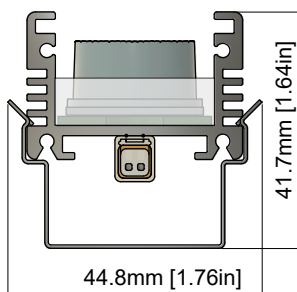

FEATURES

OPERATING VOLTAGE	24 Volts DC
OPERATING TEMPERATURE	-20° C ~ + 50° C
LIGHT SOURCE	Top quality surface mount LED with variable drive current
COLOR RANGE	Single Color Operation / Custom Color Operation
BEAM ANGLE	6°x6°, 10°x10°, 15°x15°, 25°x25°, 30°x30°, 40°x40°, 60°x60°, 90°x90°, 6°x40°, 10°x30°, 10°x45°, 10°x70°, 12°x48°, 20°x45°, 20°x65°
FIXTURE CONNECTION	IP Rated Connector
AVAILABLE IP RATING	IP-67
MAXIMUM DAISY CHAIN	15ft / 4.35m
CRI	80

6 LEDs/ft
LED Quantity

24 VOLTS DC
Operating Voltage

4.8W/ft
Rated power

Mounting Options

Mounting CLIP

Swivel Base

LFG-O-4.8

ORDERING LOGIC

PRODUCT SERIES	TYPE	POWER	COLOR TEMPERATURE	LENGTH	OPTICS	MOUNTING	CONNECTOR	
LFG	O- OUTDOOR	4.8W 4.8WATTS	(CT 22)	2200K	12 - 12inch /300mm	06 - 6°x6°	SB - SWIVEL BRACKET MC - MOUNTING CLIP	IP - IP CONNECTOR
			(CT 24)	2400K	24 - 24inch /600mm	10 - 10°x10°		
			(CT 27)	2700K	36 - 36inch /900mm	15 - 15°x15°		
			(CT 30)	3000K	48 - 48inch /1200mm	25 - 25°x25°		
			(CT 35)	3500K		30 - 30°x30°		
			(CT 40)	4000K		40 - 40°x40°		
			(CT 50)	5000K		60 - 60°x60°		
			(CT 57)	5700K		90 - 90°x90°		
			(CT 60)	6000K		6x40 - 6°x40°		
			(CT 65)	6500K		10x30 - 10°x30°		
			(CT BL)	BLUE		10x45 - 10°x45°		
			(CTRD)	RED		10x70 - 10°x70°		
			(CTGR)	GREEN		12x48 - 12°x48°		
			(CTAM)	AMBER		20x45 - 20°x45°		
						20x65 - 20°x65°		

Sample: LFG-O-4.8W-CT24-12-06-SB-IP

DIMENSIONS

DIAGRAM

Polar Curve

BIN Details (CIE 1931)

Spectral Radiant Flux VS Wavelength