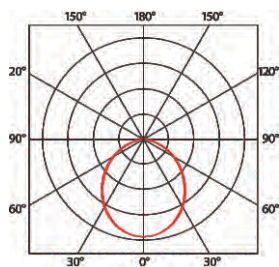

ELECTRICAL DATA

LUMEN (5000° K)	510 lm
AMP / ft	200mA/ft
mA / Mtr	660
NO OF LED PER ft	6
TYPE OF LED	Samsung

COLOR TEMPERATURE DATA

White	Lumens/ft	Colors	Lumens/ft
2200K (W 22)	370 lm	BLUE (BL)	110 lm
2700K (W 27)	490 lm	RED (RD)	200 lm
3000K (W 30)	450 lm	GREEN (GR)	355 lm
3500K (W 35)	490 lm	AMBER (AM)	220 lm
4000K (W 40)	490 lm		
5000k (W 50)	510 lm		
5700k (W 57)	510 lm		
6000k (W 60)	510 lm		
6500k (W 65)	510 lm		

PRODUCT SERIES	TYPE	POWER	COLOR TEMPERATURE	LENGTH	OPTICS	MOUNTING	CONNECTOR	
LFG	O- OUTDOOR	4.8W 4.8WATTS	(CT 22)	2200K	12 - 12inch /300mm	06 - 6°x6°	SB - SWIVEL BRACKET MC - MOUNTING CLIP	IP - IP CONNECTOR
			(CT 24)	2400K	24 - 24inch /600mm	10 - 10°x10°		
			(CT 27)	2700K	36 - 36inch /900mm	15 - 15°x15°		
			(CT 30)	3000K	48 - 48inch /1200mm	25 - 25°x25°		
			(CT 35)	3500K		30 - 30°x30°		
			(CT 40)	4000K		40 - 40°x40°		
			(CT 50)	5000K		60 - 60°x60°		
			(CT 57)	5700K		90 - 90°x90°		
			(CT 60)	6000K		6x40 - 6°x40°		
			(CT 65)	6500K		10x30 - 10°x30°		
			(CT BL)	BLUE		10x45 - 10°x45°		
			(CTRD)	RED		10x70 - 10°x70°		
			(CTGR)	GREEN		12x48 - 12°x48°		
			(CTAM)	AMBER		20x45 - 20°x45°		
						20x65 - 20°x65°		

Sample: LFG-O-4.8W-CT24-12-06-SB-IP

DIMENSIONS

DIAGRAM

Polar Curve

BIN Details (CIE 1931)

Spectral Radiant Flux VS Wavelength