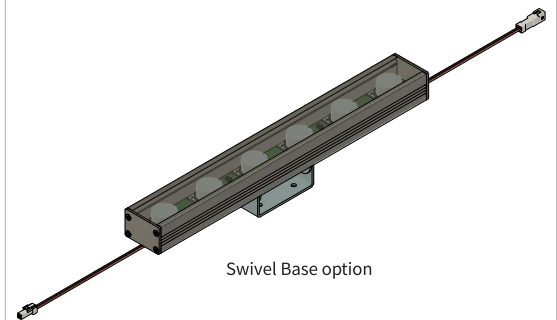

OUTDOOR LFG SPEC SHEET

LFG-O-4.8

IP67
WATER
PROOF

4.8 W

YYZ LFG series linear LED light fixtures are a simple, yet elegant solution for wall washing and grazing applications where crisp, single color light is desired along a wall or ceiling. LFG series is a new improvised version of YYZ Easy Grazer product which has installation in large scale projects worldwide since past several years. The use of elliptical optics ensures smooth lighting across the entire surface with optimal overlap between LEDs, and little spill or throw beyond the illuminated plane.

FEATURES

OPERATING VOLTAGE	24 Volts DC
OPERATING TEMPERATURE	-20° C ~ + 50° C
LIGHT SOURCE	Top quality surface mount LED with variable drive current
COLOR RANGE	Single Color Operation / Custom Color Operation
BEAM ANGLE	6°x6°, 10°x10°, 15°x15°, 25°x25°, 30°x30°, 40°x40°, 60°x60°, 90°x90°, 6°x40°, 10°x30°, 10°x45°, 10°x70°, 12°x48°, 20°x45°, 20°x65°
FIXTURE CONNECTION	IP Rated Connector
AVAILABLE IP RATING	IP-67
MAXIMUM DAISY CHAIN	15ft / 4.35m
CRI	80

6 LEDs/ft
LED Quantity

24 VOLTS DC
Operating Voltage

4.8W/ft
Rated power

Mounting Options

Mounting CLIP

Swivel Base

LFG-O-4.8

ORDERING LOGIC