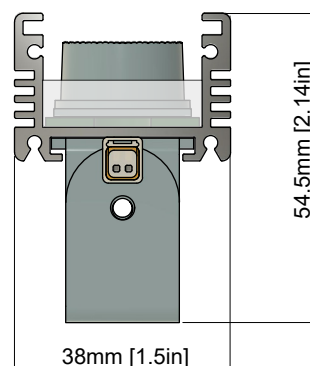

FEATURES

OPERATING VOLTAGE	24 Volts DC
OPERATING TEMPERATURE	-20° C ~ + 50° C
LIGHT SOURCE	Top quality surface mount LED with variable drive current
COLOR RANGE	Single Color Operation / Custom Color Operation
BEAM ANGLE	6°x6°, 10°x10°, 15°x15°, 25°x25°, 30°x30°, 40°x40°, 60°x60°, 90°x90°, 6°x40°, 10°x30°, 10°x45°, 10°x70°, 12°x48°, 20°x45°, 20°x65°
FIXTURE CONNECTION	IP Rated Connector
AVAILABLE IP RATING	IP-67
MAXIMUM DAISY CHAIN	15ft / 4.35m
CRI	80

6 LEDs/ft
LED Quantity

24 VOLTS DC
Operating Voltage

4.8W/ft
Rated power

Mounting Options

Mounting CLIP

Swivel Base

LFG-O-4.8

ORDERING LOGIC

PRODUCT SERIES	TYPE	POWER	COLOR TEMPERATURE	LENGTH	OPTICS	MOUNTING	CONNECTOR	
LFG	O- OUTDOOR	4.8W 4.8WATTS	(CT 22)	2200K	12 - 12inch /300mm	06 - 6°x6°	SB - SWIVEL BRACKET MC - MOUNTING CLIP	IP - IP CONNECTOR
			(CT 24)	2400K	24 - 24inch /600mm	10 - 10°x10°		
			(CT 27)	2700K	36 - 36inch /900mm	15 - 15°x15°		
			(CT 30)	3000K	48 - 48inch /1200mm	25 - 25°x25°		
			(CT 35)	3500K		30 - 30°x30°		
			(CT 40)	4000K		40 - 40°x40°		
			(CT 50)	5000K		60 - 60°x60°		
			(CT 57)	5700K		90 - 90°x90°		
			(CT 60)	6000K		6x40 - 6°x40°		
			(CT 65)	6500K		10x30 - 10°x30°		
			(CT BL)	BLUE		10x45 - 10°x45°		
			(CTRD)	RED		10x70 - 10°x70°		
			(CTGR)	GREEN		12x48 - 12°x48°		
			(CTAM)	AMBER		20x45 - 20°x45°		
						20x65 - 20°x65°		

Sample: LFG-O-4.8W-CT24-12-06-SB-IP

DIMENSIONS

DIAGRAM

Polar Curve

BIN Details (CIE 1931)

Spectral Radiant Flux VS Wavelength