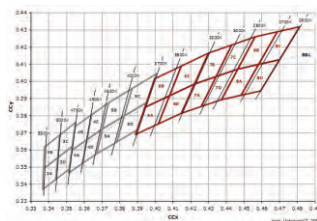

ELECTRICAL DATA

LUMEN (5000° K)	510 lm
AMP / ft	200mA/ft
mA / Mtr	660
NO OF LED PER ft	6
TYPE OF LED	Samsung

COLOR TEMPERATURE DATA

White	Lumens/ft	Colors	Lumens/ft
2200K (W 22)	370 lm	BLUE (BL)	110 lm
2700K (W 27)	490 lm	RED (RD)	200 lm
3000K (W 30)	450 lm	GREEN (GR)	355 lm
3500K (W 35)	490 lm	AMBER (AM)	220 lm
4000K (W 40)	490 lm		
5000k (W 50)	510 lm		
5700k (W 57)	510 lm		
6000k (W 60)	510 lm		
6500k (W 65)	510 lm		

PRODUCT SERIES	TYPE	POWER	COLOR TEMPERATURE	LENGTH	OPTICS	MOUNTING	CONNECTOR	
LFG	O- OUTDOOR	4.8W 4.8WATTS	(CT 22)	2200K	12 - 12inch /300mm	06 - 6°x6°	SB - SWIVEL BRACKET MC - MOUNTING CLIP	IP - IP CONNECTOR
			(CT 24)	2400K	24 - 24inch /600mm	10 - 10°x10°		
			(CT 27)	2700K	36 - 36inch /900mm	15 - 15°x15°		
			(CT 30)	3000K	48 - 48inch /1200mm	25 - 25°x25°		
			(CT 35)	3500K		30 - 30°x30°		
			(CT 40)	4000K		40 - 40°x40°		
			(CT 50)	5000K		60 - 60°x60°		
			(CT 57)	5700K		90 - 90°x90°		
			(CT 60)	6000K		6x40 - 6°x40°		
			(CT 65)	6500K		10x30 - 10°x30°		
			(CT BL)	BLUE		10x45 - 10°x45°		
			(CTRD)	RED		10x70 - 10°x70°		
			(CTGR)	GREEN		12x48 - 12°x48°		
			(CTAM)	AMBER		20x45 - 20°x45°		
						20x65 - 20°x65°		

Sample: LFG-O-4.8W-CT24-12-06-SB-IP

DIMENSIONS

DIAGRAM

Polar Curve

BIN Details (CIE 1931)

Spectral Radiant Flux VS Wavelength