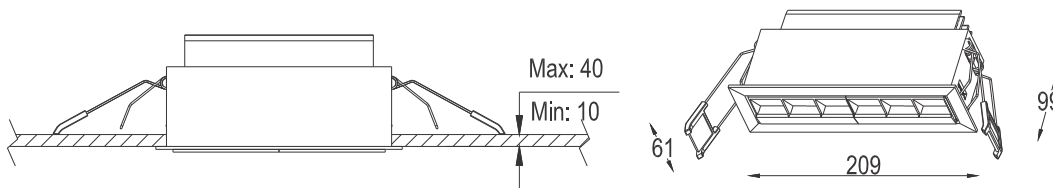

DIMENSION

- L200*W50*H140mm
- Max:40mm

ORDERING LOGIC

PRODUCT	WATTAGE	BEAM ANGLE	COLOR TEMPERATURE	CONTROL	FINISH	CRI	CUSTOM	
LRW TRIM	15 - 15W	A - Assymetric	(CT27)	2700K	ND - ON/OFF	BK - Black	H - High(90)	XX - XXX
			(CT30)	3000K	TR - TRIAC	WH - White		
	20 - 20W		(CT40)	4000K	AN - 1-10V			
					DA - DALI			

Sample: LRW TRIM - 15 - A - CT27 - ND - BK - H - XX