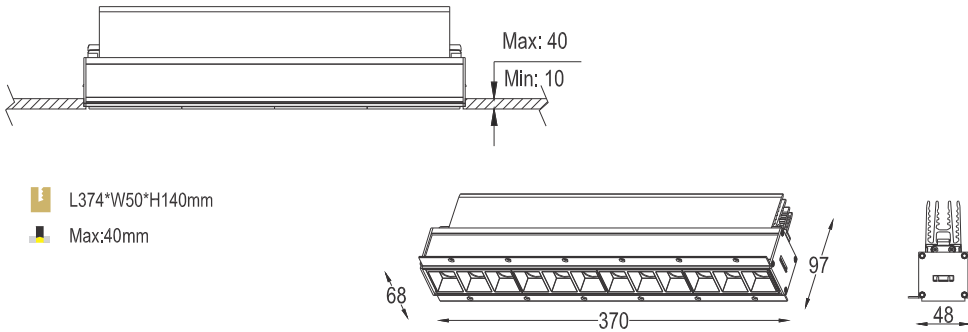

FEATURES

MATERIAL	Aluminum
FINISH	White
RATED POWER	28/36/43 W
WORKING VOLTAGE	AC220 - 240 V 50/60Hz
RATED CURRENT	700 mA / 900 mA / 1050 mA
NO OF LED	12 LED
RADIANCE ANGLE	Narrow, Medium, Wide, Oval Flood
MOUNTING	Ceiling recessed
CONNECTION	Indoor rated connections
LAMP LIFE	35000 - 50000 hrs
DIMENSION	370x68x97mm(cutout 374x50mm)
OPERATING TEMP	-20° C - +50° C
CONTROL	On/Off, 1-10V, Dali, Triac

Optional
Black

Oval Flood

Downlights

DIMENSION

ORDERING LOGIC

PRODUCT	WATTAGE	BEAM ANGLE	COLOR TEMPERATURE	CONTROL	FINISH	CRI	CUSTOM
LRD TRIMLESS	28 - 28W	N - Narrow	(CT27) 2700K	ND - ON/OFF	BK - Black	H - High(90)	XX - XXX
	36 - 36W	M - Medium	(CT30) 3000K	TR - TRIAC	WH - White		
	43 - 43W	W - Wide	(CT40) 4000K	AN - 1-10V			
		O - Oval Flood		DA - DALI			

Sample: LRD TRIMLESS - 28 - N - CT27 - ND - BK - H - XX