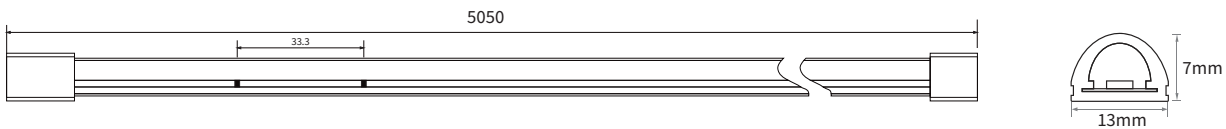

FEATURES

LED TYPE	2835
FINISH	Robust housing with high quality silicon, UV proof
WORKING VOLTAGE	24V dc
RATED POWER	18W/mtr
BEAM ANGLE	120°
LAMP LIFE	60,000 hrs
MOUNTING	Surface mount
CONNECTION	Outdoor rated connections
DIMENSIONS	13(W) x 7mm(H)
BENDING	Horizontal bending
OPERATION TEMP	-25° C - +50° C
STORAGE TEMP	-30° C - +80° C
CONTROL	On/Off, 0-10V

- 2835 CREE**
LED Quality
- 24 VDC**
Working Voltage
- 18W/Mtr**
Rated power

ELECTRICAL DATA

POWER CONSUMPTION	18W/mtr
SUPPLY VOLTAGE	24V dc
CRI	90
LEDS	Cree
COLORS	2200K/2400K/2700K/3000K/4000K/5000K/6000K

DIMENSIONS

ORDERING LOGIC

PRODUCT	CONTROL	WATTAGE	COLOR TEMPERATURE	VOLTAGE	CONNECTION	CUSTOM	
UNIFLEX	ND - NON DIMMABLE 0-10V	18 - 18W	(CT 22)	2200K	24 - 24 VDC	OC - OUTDOOR CONNECTOR	XX - XXX
			(CT 24)	2400K			
			(CT 27)	2700K			
			(CT 30)	3000K			
			(CT 40)	4000K			
			(CT 50)	5000K			
			(CT 60)	6000K			
			(CTXX)	CUSTOM			