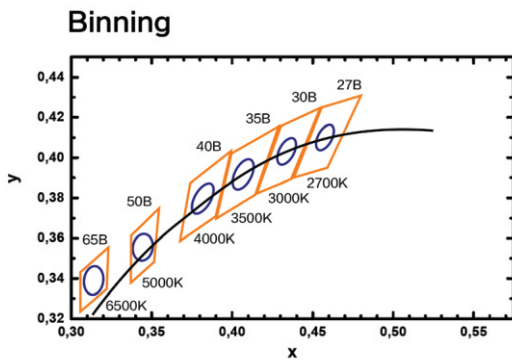

OUTDOOR LFX COB SERIES

LFX-O-12.00-CTXX-COB-Z3-360-12-CV-10-H-1-HT-RMTLWL05

DIMENSIONS

BINNING DIAGRAM

BIN Details

ACCESSORIES

Surface mounted

Hanging installation