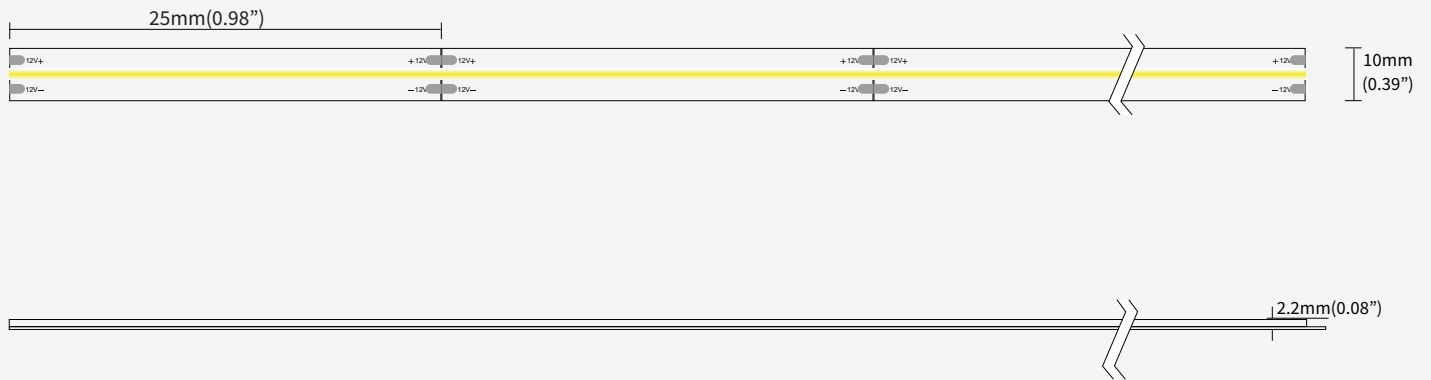

OUTDOOR LFX COB SERIES

LFX-O-12.00-CTXX-COB-Z3-360-12-CV-10-H-1-HT-RMTLWL05

DIMENSIONS

BINNING DIAGRAM

BIN Details

ACCESSORIES

Surface mounted

Hanging installation

Corner installation

Recessed installation

Built-in installation