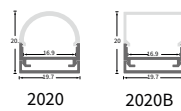

OUTDOOR LFX COB SERIES

LFX-O-12.00-CTXX-COB-Z3-360-12-CV-10-H-1-HT-RMTLWL05

DIMENSIONS

BINNING DIAGRAM

BIN Details

ACCESSORIES

Surface mounted

Hanging installation