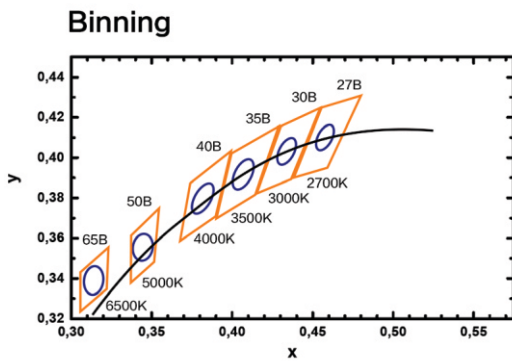

WET RATED LFX COB SERIES

LFX-W-12.00-CTXX-COB-Z3-480-12-CV-10-H-1-HT-RMTLWL05

DIMENSIONS

BINNING DIAGRAM

BIN Details

ACCESSORIES

Surface mounted

Hanging installation