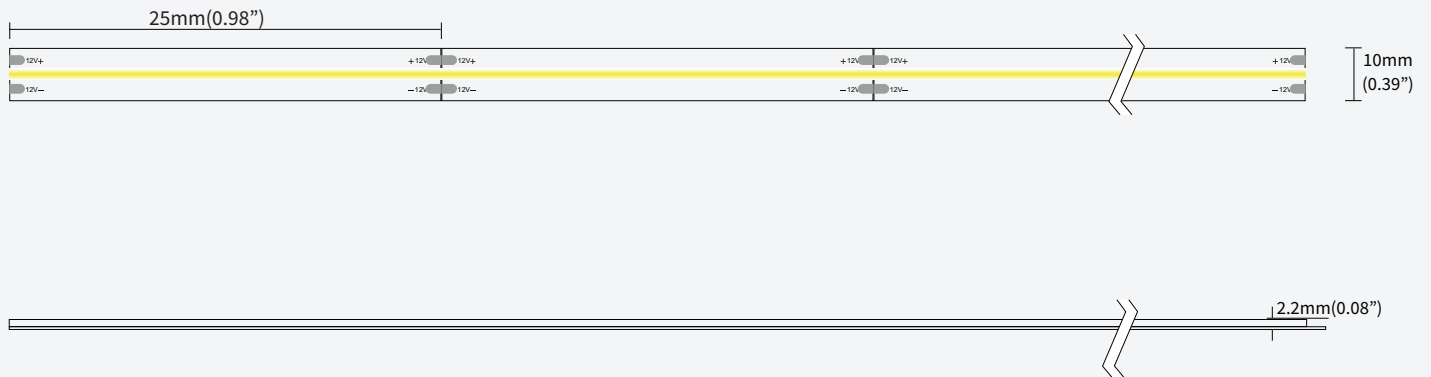

WET RATED LFX COB SERIES

LFX-W-12.00-CTXX-COB-Z3-480-12-CV-10-H-1-HT-RMTLWL05

DIMENSIONS

BINNING DIAGRAM

BIN Details

ACCESSORIES

Surface mounted

Hanging installation

Corner installation

Recessed installation

Built-in installation