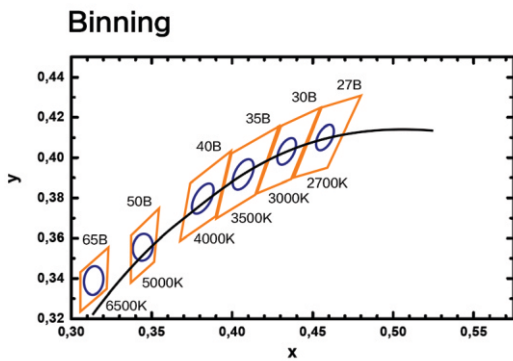

MODEL	COLOR CONTROL	LIGHT EMITTING DIRECTION	LED POWER	PCB COLOR	LENGTH PER REEL
R - Regular	M - Mono	T - Top	L - Low	W - White	L05 - 5mtr

Sample: LFX - I - 10.00 - CT 27 - COB - Z3 - 600 - 24 - CV - 10 - H - 1 - HT - RMTLWL05

DIMENSIONS

10mm(0.39")

2.2mm(0.08")

BINNING DIAGRAM

BIN Details

ACCESSORIES

Surface mounted

Hanging installation