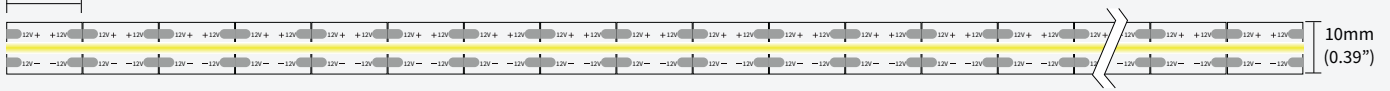

FEATURES

LIGHT SOURCE	COB
LED QUANTITY	600 Leds / mtr
FINISH	White PCB
WORKING VOLTAGE	24 Volts
RATED POWER	10W / mtr
RADIANCE ANGLE	180°
LAMP LIFE	50000 hrs
MOUNTING	3M Tape on the back
CONNECTION	Hardwired tails
CUTTING INCREMENTS	Every 10mm
DIMENSIONS	5000 x 10mm
MAX DAISY RUN	5 mtr

ORDERING LOGIC

PRODUCT SERIES	TYPE	POWER	COLOR TEMPERATURE	LED TYPE	BIN	NO. OF LED	VOLTAGE	CIRCUIT	PCB	CRI	NO OF LED ROWS	CONNECTION
LFX	I - INDOOR (IP20)	10.00 - 10.0W	(CT27) 2700K (CT30) 3000K (CT40) 4000K (CT50) 5000K (CT60) 6000K	COB	Z3	600 - 600 LEDs/mtr	24-24V	CV-Constant voltage	10 - 10mm	H - HIGH (90)	1	HT - Hardwired Tail IC - Indoor Connector

MODEL	COLOR CONTROL	LIGHT EMITTING DIRECTION	LED POWER	PCB COLOR	LENGTH PER REEL
R - Regular	M - Mono	T - Top	L - Low	W - White	L05 - 5mtr

Sample: LFX - I - 10.00 - CT 27 - COB - Z3 - 600 - 24 - CV - 10 - H - 1 - HT - RMTLWL05

DIMENSIONS

10mm(0.39")

2.2mm(0.08")

BINNING DIAGRAM

BIN Details

ACCESSORIES

Surface mounted

Hanging installation