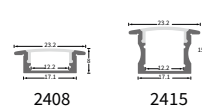

Recessed installation