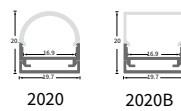

FEATURES

LIGHT SOURCE	COB
LED QUANTITY	600 Leds / mtr
FINISH	White PCB
WORKING VOLTAGE	24 Volts
RATED POWER	10W / mtr
RADIANCE ANGLE	180°
LAMP LIFE	50000 hrs
MOUNTING	3M Tape on the back
CONNECTION	Hardwired tails
CUTTING INCREMENTS	Every 10mm
DIMENSIONS	5000 x 10mm
MAX DAISY RUN	5 mtr

MODEL	COLOR CONTROL	LIGHT EMITTING DIRECTION	LED POWER	PCB COLOR	LENGTH PER REEL
R - Regular	M - Mono	T - Top	L - Low	W - White	L05 - 5mtr

Sample: LFX - I - 10.00 - CT 27 - COB - Z3 - 600 - 24 - CV - 10 - H - 1 - HT - RMTLWL05

DIMENSIONS

10mm(0.39")

2.2mm(0.08")

BINNING DIAGRAM

BIN Details

ACCESSORIES

Surface mounted

Hanging installation