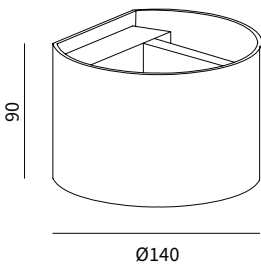

### FEATURES

HOUSING	Aluminum
WORKING VOLTAGE	220-240V AC 50-60Hz
MOUNTING	Surface mounted
DIFFUSER	Tempered glass
DIMENSIONS	Ø140x90mm
OPERATION TEMP	-30° C - +50° C
BODY COLOR	Black, White, Grey
LAMP LIFE	50,000 hrs
CONTROL	On/Off, Dimmable

### DIMENSION