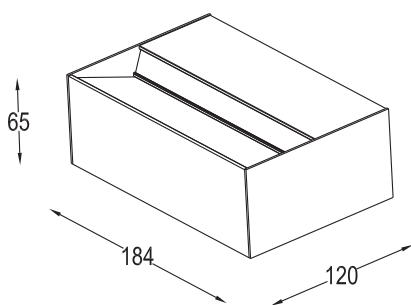

## GNS-WM

**Mono** IP20 **CE**

YYZ Genesis wall mount helps in generating enough brightness on the wall and ceiling to therefore reflect down on the ground. The asymmetric designed reflector can concentrate the light on the wall and prismatic glass diffuser can help output of light to be cozy and soft. It would be nice and simple product for both indoor and outdoor rated applications.

### FEATURES

FINISH	Black, White, Grey
RATED POWER	15/20W
WORKING VOLTAGE	220-240V 50/60Hz
DISTRIBUTION	Asymmetrical
MOUNTING	Wall mounted
LAMP LIFE	50,000 hrs
DIMENSIONS	184x120x65mm
OPERATION TEMP	-20° C - +45° C
CONTROL	On/Off, 1-10V, Dali, Triac

### DIMENSIONS