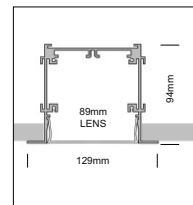

FEATURES

HOUSING	100% Recyclable, extruded architectural grade t6061 aluminium
BEAM ANGLE	120°
MOUNTING	Recessed
OPTIC	Opal frosted, Prismatic lens (Low UGR)
DIMENSIONS	89mm x 97mm, 129mm x 94mm
OPERATION TEMP	-20° C - +50° C
LAMP LIFE	50,000 hrs
AVAILABLE LENGTH	650mm, 1000mm, 1500mm (Can be joined end-to-end)
CONTROL	On/Off, Dali, 0-10V, Dmx

- CREE/SAMSUNG LED Quality
- 240V AC Working Voltage
- 25W/Mtr Rated power

DIMENSION

APR2 (CEILING RECESSED- TRIMLESS)

APR2T (CEILING RECESSED- WITH TRIM)

ORDERING LOGIC

PRODUCT	WATTAGE	CRI	COLOR TEMPERATURE	DRIVER	VOLTAGE	FIXTURE LENGTH	FINISH
APR2	12 - 12W/Mtr	80	(CT27) 2700K	ON-OFF	220-240 VAC	650 - 650mm	AL - Aluminium natural
APR2T	13.4 - 13.4W/Mtr	90	(CT30) 3000K	0-10V			1000 - 1000mm
	14 - 14W/Mtr		(CT35) 3500K	DALI		1500 - 1500mm	WH - White powder coat
	22 - 22W/Mtr		(CT40) 4000K	DMX		XX - CUSTOM	BR - Bronze
	25 - 25W/Mtr		(CT50) 5000K				XX - Custom
	44 - 44W/Mtr		(CT60) 6000K				
	68.8 - 68.8W/Mtr		(CTXX) Custom				
	RGBW - RGBW						

Sample: APR2 - 12 - 80 - CT27 - ON-OFF - 220 - 650 - AL

STANDARD SHAPES AND SIZES

APR2-Linear Lengths (Trimless)	:	575, 1136, 1697, 2258, 2819, 3380, 3941, 4502, 5063mm
APR2T (With Trim)	:	609, 1170, 1731, 2292, 2853, 3414, 3975, 4536, 5097mm
APR2-Square Lengths (Trimless)	:	671x671, 1232x1232, 1793x1793, 2354x2354, 2915x2915, 3476x3476, 4037x4037mm
APR2T Square Lengths (With Trim)	:	711x711, 1272x1272, 1833x1833, 2394x2394, 2955x2955, 3516x3516, 4077x4077mm
APR2-Rectangle Lengths (Trimless)	:	671x1232, 671x1793, 671x2354, 1232x2354, 1232x2915mm
APR2T Rectangle Lengths (With Trim)	:	711x1272, 711x1833, 711x2394, 1272x1833, 1272x2394, 1272x2955mm
APR2 & APR2T Base Linear Lengths (No end caps)	:	561, 1122, 1683, 2244mm
APR2 (Trimless) 90° Angle (No end caps)	:	616x616mm
APR2T (With trim) 90° Angle (No end caps)	:	636x636mm