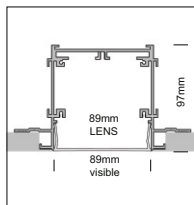

FEATURES

HOUSING	100% Recyclable, extruded architectural grade t6061 aluminium
BEAM ANGLE	120°
MOUNTING	Recessed
OPTIC	Opal frosted, Prismatic lens (Low UGR)
DIMENSIONS	89mm x 97mm, 129mm x 94mm
OPERATION TEMP	-20° C - +50° C
LAMP LIFE	50,000 hrs
AVAILABLE LENGTH	650mm, 1000mm, 1500mm (Can be joined end-to-end)
CONTROL	On/Off, Dali, 0-10V, Dmx

- CREE/SAMSUNG LED Quality
- 240V AC Working Voltage
- 25W/Mtr Rated power

DIMENSION

APR2 (CEILING RECESSED- TRIMLESS)

APR2T (CEILING RECESSED- WITH TRIM)

ORDERING LOGIC

PRODUCT	WATTAGE	CRI	COLOR TEMPERATURE	DRIVER	VOLTAGE	FIXTURE LENGTH	FINISH
APR2	12 - 12W/Mtr	80	(CT27) 2700K	ON-OFF	220-240 VAC	650 - 650mm	AL - Aluminium natural
APR2T	13.4 - 13.4W/Mtr	90	(CT30) 3000K	0-10V			1000 - 1000mm
	14 - 14W/Mtr		(CT35) 3500K	DALI		1500 - 1500mm	WH - White powder coat
	22 - 22W/Mtr		(CT40) 4000K	DMX		XX - CUSTOM	BR - Bronze
	25 - 25W/Mtr		(CT50) 5000K				XX - Custom
	44 - 44W/Mtr		(CT60) 6000K				
	68.8 - 68.8W/Mtr		(CTXX) Custom				
	RGBW - RGBW						

Sample: APR2 - 12 - 80 - CT27 - ON-OFF - 220 - 650 - AL

STANDARD SHAPES AND SIZES

APR2-Linear Lengths (Trimless)	:	575, 1136, 1697, 2258, 2819, 3380, 3941, 4502, 5063mm
APR2T (With Trim)	:	609, 1170, 1731, 2292, 2853, 3414, 3975, 4536, 5097mm
APR2-Square Lengths (Trimless)	:	671x671, 1232x1232, 1793x1793, 2354x2354, 2915x2915, 3476x3476, 4037x4037mm
APR2T Square Lengths (With Trim)	:	711x711, 1272x1272, 1833x1833, 2394x2394, 2955x2955, 3516x3516, 4077x4077mm
APR2-Rectangle Lengths (Trimless)	:	671x1232, 671x1793, 671x2354, 1232x2354, 1232x2915mm
APR2T Rectangle Lengths (With Trim)	:	711x1272, 711x1833, 711x2394, 1272x1833, 1272x2394, 1272x2955mm
APR2 & APR2T Base Linear Lengths (No end caps)	:	561, 1122, 1683, 2244mm
APR2 (Trimless) 90° Angle (No end caps)	:	616x616mm
APR2T (With trim) 90° Angle (No end caps)	:	636x636mm