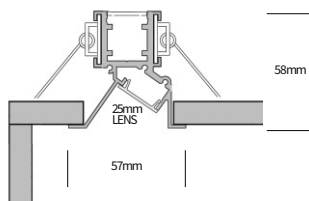

### FEATURES

HOUSING	100% Recyclable, extruded architectural grade t6061 aluminium
FINISH	Aluminium, Black, White, Ral, Bronze powdercoat
RATED POWER	12/13.4/25W/mtr
BEAM ANGLE	120°
MOUNTING	Recessed
OPTIC	Opal diffuser
DIMENSIONS	40(57 with trim) mm x 58 mm
OPERATION TEMP	-20° C - +40° C
LAMP LIFE	50,000 hrs
AVAILABLE LENGTH	600, 1200, 1800, 2400, 3000, 3400, 4500, 5000mm
CONTROL	0-10V, 1-10V, Dali, Dmx, Non dimmable, Phase dim

### DIMENSION