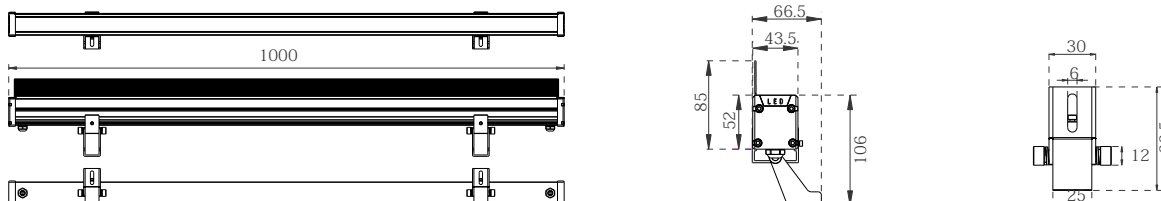

FEATURES

LED QUANTITY	36 Led/m
FINISH	Machined aluminum
WORKING VOLTAGE	24V dc /100-240V ac
RATED POWER	72W/m
BEAM ANGLE	10°, 15°, 25°, 30°, 60°, 10°x30°, 10°x45°, 10°x60°
AVAILABLE LENGTH	300mm, 500mm, 1000mm
MOUNTING	Surface mounting
OPTIC	Clear tempered glass
DIMENSIONS	1000(L) x 43.5(W)
OPERATION TEMP	-5° C - +50° C
STORAGE TEMP	-20° C - +60° C
WEIGHT	2.1Kg/m
LAMP LIFE	50000 hrs
BODY COLOR	Black, Light blue, Gray, Gold, White, Custom
CONTROL	On/Off, Dali, 1-10V, Dmx

DIMENSION

ORDERING LOGIC

PRODUCT	OPTIC	COLOR TEMPARTURE	VOLTAGE	FIXTURE LENGTH	BODY COLOR	CUSTOM	
LWO-72	10	- 10° (RGB)	RGB	24 - 24VDC	300 - 300mm (11 LEDS)	BK - BLACK	XX
	15	- 15° (RGBW)	RGBW	240 - 240VAC	500 - 500mm (18 LEDS)	LB - LIGHT BLUE	
	25	- 25°			1000 - 1000mm (36 LEDS)	GR - GRAY	
	30	- 30°			XX - CUSTOM	GL - GOLD	
	60	- 60°				WH - WHITE	
	10x30	- 10°x30°				XX - CUSTOM	
	10x45	- 10° x 45°					
	10x60	- 10°x60°					