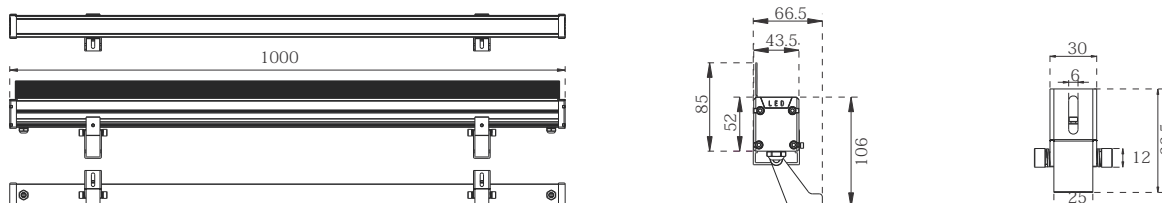

FEATURES

LED QUANTITY	24 Led/m
FINISH	Machined aluminum
WORKING VOLTAGE	24V dc /100-240V ac
RATED POWER	48W/m
BEAM ANGLE	10°, 15°, 25°, 30°, 60°, 10°x30°, 10°x45°, 10°x60°
AVAILABLE LENGTH	300mm, 500mm, 1000mm
MOUNTING	Surface mounting
OPTIC	Clear tempered glass
DIMENSIONS	1000(L) x 43.5(W)
OPERATION TEMP	-5° C - +50° C
STORAGE TEMP	-20° C - +60° C
WEIGHT	2.1Kg/m
LAMP LIFE	50000 hrs
BODY COLOR	Black, Light blue, Gray, Gold, White, Custom
CONTROL	On/Off, Dali, 1-10V, Dmx

DIMENSION

ORDERING LOGIC

PRODUCT	OPTIC	COLOR TEMPARTURE	VOLTAGE	FIXTURE LENGTH	BODY COLOR	CUSTOM	
LWO-48	10	- 10° (RGB)	RGB	24 - 24VDC	300 - 300mm (8 LEDS)	BK - BLACK	XX
	15	- 15° (RGBW)	RGBW	240 - 240VAC	500 - 500mm (12 LEDS)	LB - LIGHT BLUE	
	25	- 25°			1000 - 1000mm (24 LEDS)	GR - GRAY	
	30	- 30°			XX - CUSTOM	GL - GOLD	
	60	- 60°				WH - WHITE	
	10x30	- 10°x30°				XX - CUSTOM	
	10x45	- 10° x 45°					
	10x60	- 10°x60°					