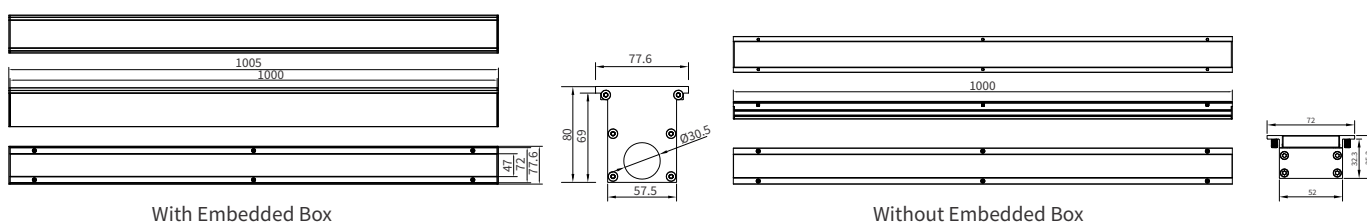

DIMENSION

ORDERING LOGIC

PRODUCT	OPTIC	COLOR TEMPARTURE	VOLTAGE	FIXTURE LENGTH	BODY COLOR	CUSTOM
LRO36	8	- 8° x 8° (CT27)	2700K	24 - 24VDC	500 - 500mm (18 LEDES)	BK - BLACK
	15	- 5° x 15° (CT30)	3000K		1000 - 1000mm (36LEDES)	GR - GREY
	30	- 30° x 30° (CT40)	4000K		XX - CUSTOM	XX - CUSTOM
	45	- 45° x 45° (CTXX)	CUSTOM			
	60	- 60° x 60°				
	9x50	- 9° x 50°				
	10x60	- 10° x 60°				
XX	- CUSTOM					

Sample: LRO36 - 8 - CT 27 - 24 - 500 - BK - XX