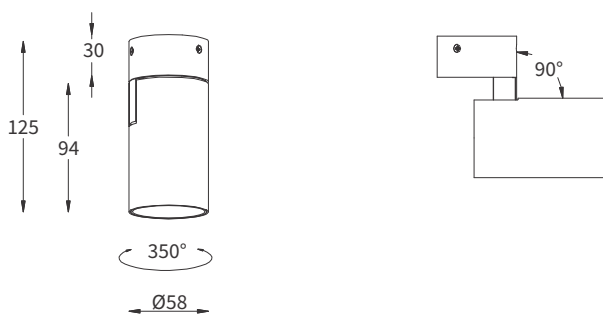

FEATURES

MATERIAL	Aluminum
TRIM FINISH	Black, Grey, White
RATED POWER	7/10W
WORKING VOLTAGE	220-240V 50/60Hz
RADIANCE ANGLE	Narrow, Medium, Wide, Ultra wide
MOUNTING	Surface mounted
CONNECTION	Indoor rated connections
LAMP LIFE	50,000 Hrs
DIMENSION	Ø58 x 125mm
OPERATING TEMP	-20° C - +50° C
CONTROL	On/Off, Triac

ORDERING LOGIC

PRODUCT	CONTROL	WATTAGE	COLOR TEMPERATURE	VOLTAGE	BEAM ANGLE	FINISH	ACCESSORIES
MRD SM-7	ON/OFF	7 - 7W	(CT27) 2700K	240VAC	N - Narrow	BL - Black	HCL - Honey Combo Louver
MRD SM-10	TRIAC	10 - 10W	(CT30) 3000K		M - Medium	GR - Grey	LSL - Linear Spread Lens
			(CT35) 3500K		W - Wide	WH - White	WWV - Wall Washer Visor
			(CT40) 4000K		UW - Ultra wide		SP - Spread Lens
							BD - Barn Doors