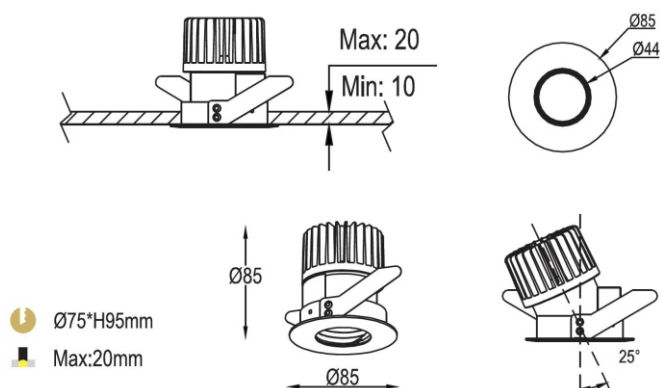

FEATURES

MATERIAL	Die-cast aluminum
FINISH	White, Black
RATED POWER	15W
WORKING VOLTAGE	220-240V AC
INPUT CURRENT & VOLTAGE	350mA
RADIANCE ANGLE	15°, 23°, 34°, 50°
MOUNTING	Ceiling recessed
CONNECTION	Indoor rated connections
LAMP LIFE	50,000 Hrs
DIMENSION	Ø85x85mm(Cutout Ø75mm)
OPERATING TEMP	-20° C - +50° C
CONTROL	On/Off, Triac, 1-10V, Dali

DIMENSIONS

ORDERING LOGIC

PRODUCT	WATTAGE	COLOR TEMPERATURE	CONTROL	IP RATING	VOLTAGE	BEAM ANGLE	FINISH	ACCESSORIES	
PAZ-PH-RD-AD	15 - 15W	(CT27)	2700K	ND - ON/OFF	20 - IP20	240 - 240VAC	15 - 15°	WH - White	XX - XXX
		(CT30)	3000K	DA - DALI	44 - IP44		23 - 23°	BK - Black	
		(CT35)	3500K	AN - 1-10V			34 - 34°		
		(CT40)	4000K	TR - TRIAC			50 - 50°		