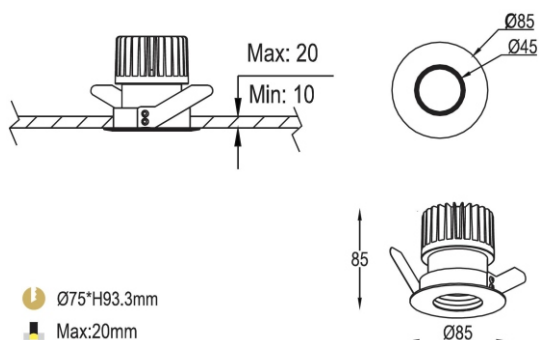

FEATURES

MATERIAL	Die-cast aluminum
FINISH	White, Black
RATED POWER	15W
WORKING VOLTAGE	220-240V AC
INPUT CURRENT & VOLTAGE	350mA
RADIANCE ANGLE	15°, 23°, 34°, 50°
MOUNTING	Ceiling recessed
CONNECTION	Indoor rated connections
LAMP LIFE	50,000 Hrs
DIMENSION	Ø85x85mm(Cutout Ø75mm)
OPERATING TEMP	-20° C - +50° C
CONTROL	On/Off, Triac, 1-10V, Dali

DIMENSIONS

ORDERING LOGIC

PRODUCT	WATTAGE	COLOR TEMPERATURE		CONTROL		IP RATING		VOLTAGE	BEAM ANGLE		FINISH		ACCESSORIES						
PAZ-PH-RD-FX	15 - 15W	(CT27)	2700K	ND	-	ON/OFF	20	-	240 - 240VAC	15	-	15°	WH	-	White	XX	-	XXX	
		(CT30)	3000K	DA	-	DALI	54	-		IP54	23	-	23°	BK	-	Black			
		(CT35)	3500K	AN	-	1-10V					34	-	34°						
		(CT40)	4000K	TR	-	TRIAC					50	-	50°						