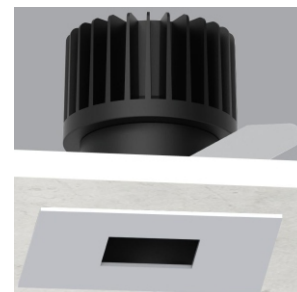

# PLATZ-PINHOLE SQUARE FIXED

## PAZ-PH-SQ-FX

**Mono** IP20/54

YYZ Platz LED recessed downlights provides the perfect combination of efficiency, light comfort, and design, without compromising on lighting performance. It is made of die-cast aluminum coated with white electrostatic powder which provide excellent heat sink, equipped with anti-glare optical diffuser.

### FEATURES

MATERIAL	Die-cast aluminum
FINISH	White, Black
RATED POWER	7W
WORKING VOLTAGE	220-240V AC
INPUT CURRENT & VOLTAGE	180mA
RADIANCE ANGLE	15°, 23°, 34°, 50°
MOUNTING	Ceiling recessed
CONNECTION	Indoor rated connections
LAMP LIFE	50,000 Hrs
DIMENSION	Ø85x85mm(Cutout Ø75mm)
OPERATING TEMP	-20° C - +50° C
CONTROL	On/Off, Triac, 1-10V, Dali