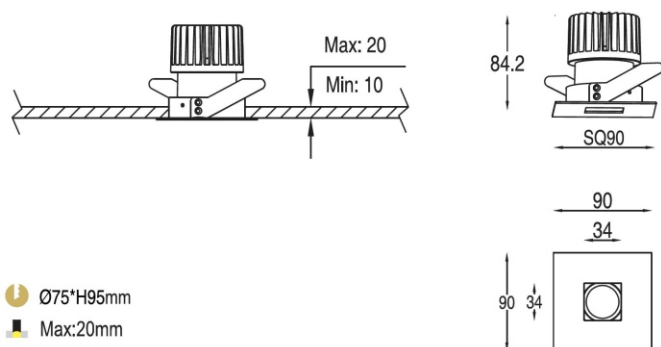

### FEATURES

MATERIAL	Die-cast aluminum
FINISH	White, Black
RATED POWER	7W
WORKING VOLTAGE	220-240V AC
INPUT CURRENT & VOLTAGE	180mA
RADIANCE ANGLE	15°, 23°, 34°, 50°
MOUNTING	Ceiling recessed
CONNECTION	Indoor rated connections
LAMP LIFE	50,000 Hrs
DIMENSION	Ø85x85mm(Cutout Ø75mm)
OPERATING TEMP	-20° C - +50° C
CONTROL	On/Off, Triac, 1-10V, Dali

### DIMENSIONS