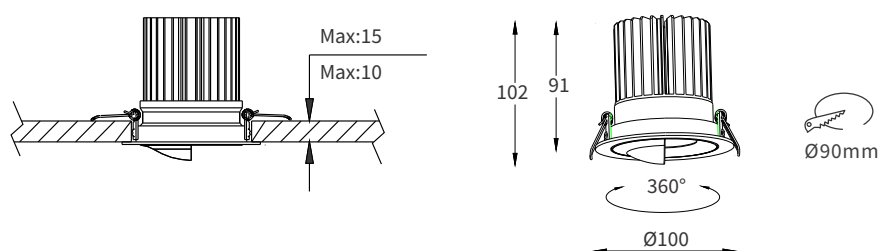

### FEATURES

MATERIAL	Aluminum
FINISH	White, Black
RATED POWER	15/20W
WORKING VOLTAGE	220-240V 50/60Hz
LED QUANTITY	1 LED
RADIANCE ANGLE	Asymmetrical
MOUNTING	Ceiling recessed
CONNECTION	Indoor rated connections
LAMP LIFE	50,000 Hrs
DIMENSION	Ø100 x 102mm (Cutout Ø90mm)
OPERATING TEMP	-20° C - +50° C
STORAGE TEMP	-20° C - +60° C
CONTROL	On/Off, Triac, 1-10V, Dali

### DIMENSIONS