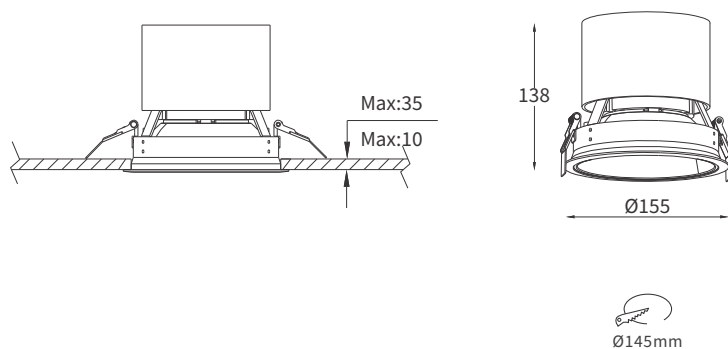

FEATURES

MATERIAL	Aluminum
FINISH	White, Black
RATED POWER	28/32W
WORKING VOLTAGE	220-240V 50/60Hz
RADIANCE ANGLE	Wide, Ultra wide
MOUNTING	Ceiling recessed
CONNECTION	Indoor rated connections
LAMP LIFE	50,000 Hrs
DIMENSION	Ø155x138mm(CutoutØ145mm)
OPERATING TEMP	-20° C - +50° C
CONTROL	On/Off, Triac, 1-10V, Dali

DIMENSIONS

Linear Spread Lens

Spread Lens

ORDERING LOGIC

PRODUCT	WATTAGE	COLOR TEMPERATURE	CONTROL	VOLTAGE	BEAM ANGLE	FINISH	ACCESSORIES	IP RATING	
OPAGL 155	28 - 28W	(CT27)	2700K	240VAC	W - Wide	BL - Black	LSL - Linear Spread Lens	IP20	
	32 - 32W	(CT30)	3000K		TRIAC	U - Ultra Wide	WH - White	SL - Spread Lens	IP44
		(CT35)	3500K		1-10V				
		(CT40)	4000K		DALI				