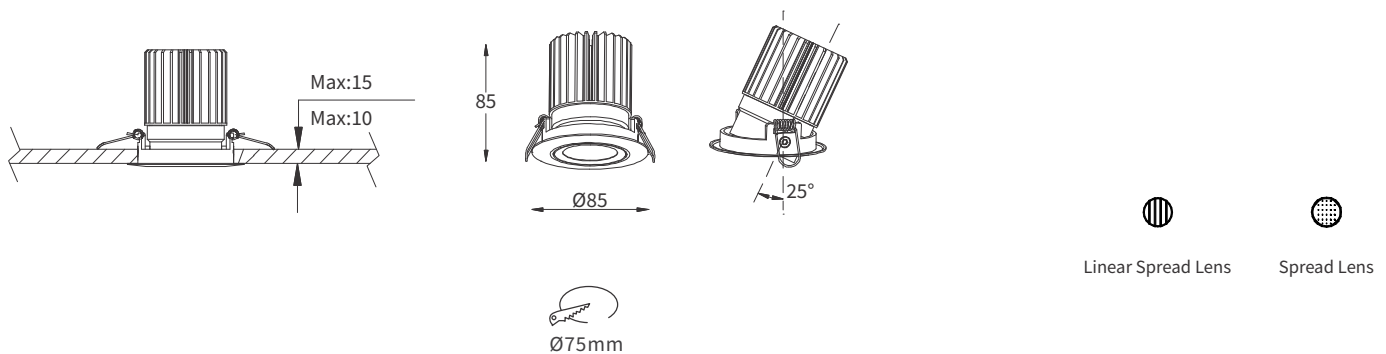

LOCUS ADJUSTABLE DOWN LIGHT

LCSA 85

Mono IP20 CE

YYZ Locus series is a range of downlights designed for applications requiring accent and general lighting. It provides the perfect combination of efficiency, light comfort, and design, without compromising on lighting performance. It offers a wide choice of options for creating the desired ambience, no matter the application is.

FEATURES

MATERIAL	Aluminum
FINISH	White, Black
RATED POWER	7/10/15W
WORKING VOLTAGE	220-240V 50/60Hz
RADIANCE ANGLE	Narrow, Medium, Wide, Ultra wide
MOUNTING	Ceiling recessed
CONNECTION	Indoor rated connections
LAMP LIFE	50,000 Hrs
DIMENSION	Ø85 x 85mm (Cutout Ø75mm)
OPERATING TEMP	-20° C - +50° C
CONTROL	On/Off, Triac, 1-10V, Dali

- 1 LED
  LED Quality
- 240 VOLTS
  Working Voltage
- 7/10/15W
  Rated power

ELECTRICAL DATA

POWER CONSUMPTION	7/10/15W
SUPPLY VOLTAGE	220-240V AC
COLORS	2700K, 3000K, 3500K, 4000K
CRI	90+
LUMEN	90 lm/W

DIMENSIONS

ORDERING LOGIC

PRODUCT	WATTAGE	COLOR TEMPERATURE	VOLTAGE	BEAM ANGLE	FINISH	ACCESSORIES	CUSTOM
LCSA 85	7 - 7W	(CT27)	240VAC	N - Narrow	BL - Black	LSL - Linear Spread Lens	xx
	10 - 10W	(CT30)		M - Medium	WH - White	SL - Spread Lens	
	15 - 15W	(CT35)		W - Wide			
		(CT40)		U - Ultra Wide			

Sample: LCSA 85 - 7 - CT27 - 240 - N - BL - LSL - XX

*IP65 Available on request