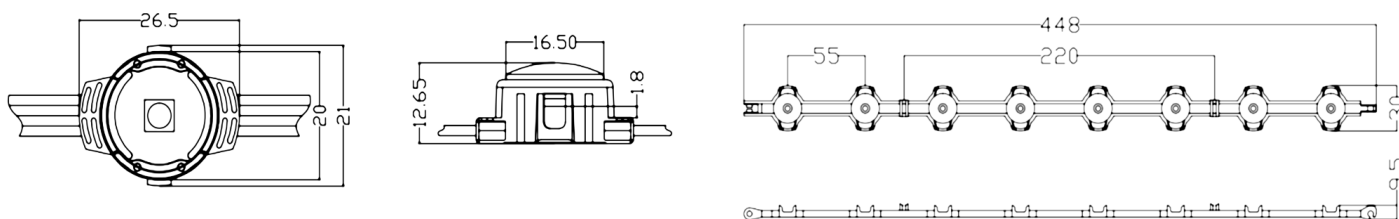

DRAWING

ORDERING LOGIC

PRODUCT	WATTAGE	COLOR TEMPERATURE	CONTROL	INPUT VOLTAGE	OPTIC	FINISH	ACCESSORIES
PXL M	0.3 - 0.3W	(CT 27) - 2700K (CT 30) - 3000K (CT 35) - 3500K (CT 40) - 4000K (CT 50) - 5000K (CT 65) - 6500K (RGB) - RGB	DX - DMX 512 ND - Non-Dimmable	5 - 5VDC 12 - 12VDC	120 - 120°	BK - Black XX - Custom	XXX

Sample: PXL M-0.3 - CT27 - DX - 5 - 120 - BK - XX