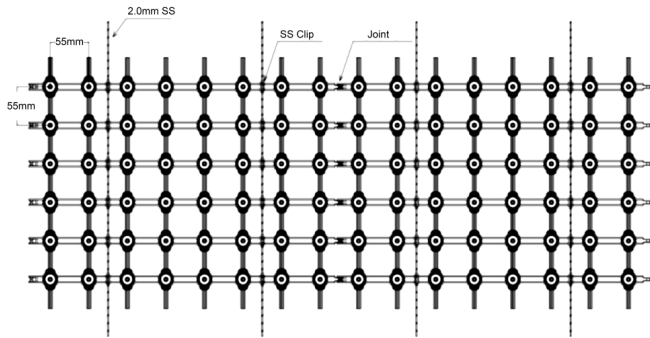

FEATURES

HOUSING	Clear PC
LENS	Flat
INPUT VOLTAGE	5/12V DC
POWER CONSUMPTION	0.3W/Node
LUMINOUS FLUX	9-15lm /1W
BRAND OF LEDS	Epistar, Cree, Nichia
BEAM ANGLE	120°
CONTROL	DMX512
MATERIAL	Polycarbonate
FINISHING (COLOR HOUSING)	Black
LED LIFETIME	50,000hrs
DIMENSION	16.50x12.65mm
PIXEL PITCH	55x55mm, 110x55mm, 55x110mm, 110x110mm
INSTALLATION	Mesh, Aluminum profile, Screw+PC Clip

DRAWING

ORDERING LOGIC

PRODUCT	WATTAGE	COLOR TEMPERATURE	CONTROL	INPUT VOLTAGE	OPTIC	FINISH	ACCESSORIES
PXL M	0.3 - 0.3W	(CT 27) - 2700K (CT 30) - 3000K (CT 35) - 3500K (CT 40) - 4000K (CT 50) - 5000K (CT 65) - 6500K (RGB) - RGB	DX - DMX 512 ND - Non-Dimmable	5 - 5VDC 12 - 12VDC	120 - 120°	BK - Black XX - Custom	XXX

Sample: PXL M-0.3 - CT27 - DX - 5 - 120 - BK - XX

PIXEL PITCH DETAILS

PIXEL PITCH : 55 x 55mm

PIXEL PITCH : 110 x 55mm

PIXEL PITCH : 55 x 110mm

PIXEL PITCH : 110 x 110mm