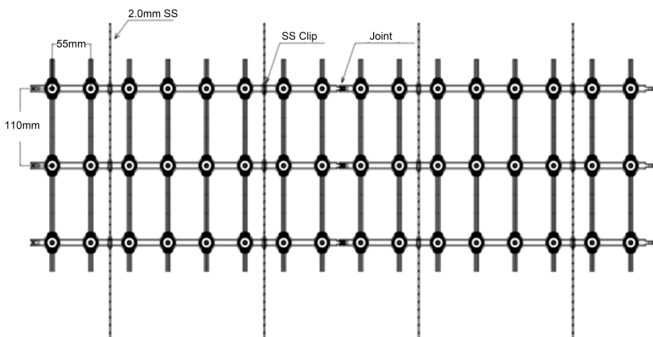

FEATURES

HOUSING	Clear PC
LENS	Flat
INPUT VOLTAGE	5/12V DC
POWER CONSUMPTION	0.3W/Node
LUMINOUS FLUX	9-15lm /1W
BRAND OF LEDS	Epistar, Cree, Nichia
BEAM ANGLE	120°
CONTROL	DMX512
MATERIAL	Polycarbonate
FINISHING (COLOR HOUSING)	Black
LED LIFETIME	50,000hrs
DIMENSION	16.50x12.65mm
PIXEL PITCH	55x55mm, 110x55mm, 55x110mm, 110x110mm
INSTALLATION	Mesh, Aluminum profile, Screw+PC Clip

Sample: PXL M-0.3 - CT27 - DX - 5 - 120 - BK - XX

PIXEL PITCH DETAILS

PIXEL PITCH : 55 x 55mm

PIXEL PITCH : 110 x 55mm

PIXEL PITCH : 55 x 110mm

PIXEL PITCH : 110 x 110mm