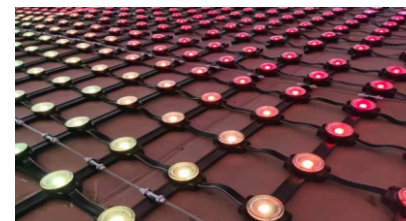

PIXEL MESH

PXL M

YYZ Pixel Mesh series media pixel is small size intelligent pixel LED string, each pixel is individually addressable low power consumption, long operation life in excess of 50,000 hours. Various customization option include LED color (RGB, Warm white or cold white); pixel pitch, Flexible mounting capability, accommodate a variety of irregular surfaces. IP67-rated, anti-UV polycarbonate housing for outdoor application (Video wall, Curtain wall, Feature wall, Logo, Signage and 3-dimensional shapes).

FEATURES

HOUSING	Clear PC
LENS	Flat
INPUT VOLTAGE	5/12V DC
POWER CONSUMPTION	0.3W/Node
LUMINOUS FLUX	9-15lm /1W
BRAND OF LEDS	Epistar, Cree, Nichia
BEAM ANGLE	120°
CONTROL	DMX512
MATERIAL	Polycarbonate
FINISHING (COLOR HOUSING)	Black
LED LIFETIME	50,000hrs
DIMENSION	16.50x12.65mm
PIXEL PITCH	55x55mm, 110x55mm, 55x110mm, 110x110mm
INSTALLATION	Mesh, Aluminum profile, Screw+PC Clip