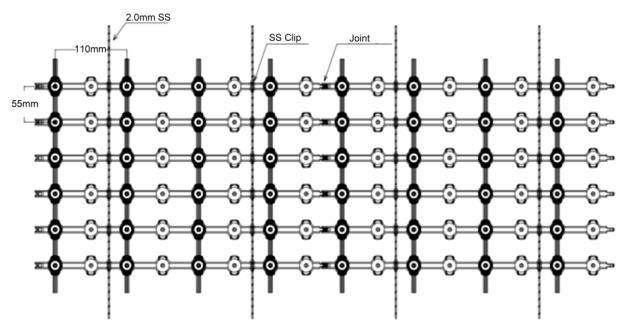

FEATURES

HOUSING	Clear PC
LENS	Flat
INPUT VOLTAGE	5/12V DC
POWER CONSUMPTION	0.3W/Node
LUMINOUS FLUX	9-15lm /1W
BRAND OF LEDS	Epistar, Cree, Nichia
BEAM ANGLE	120°
CONTROL	DMX512
MATERIAL	Polycarbonate
FINISHING (COLOR HOUSING)	Black
LED LIFETIME	50,000hrs
DIMENSION	16.50x12.65mm
PIXEL PITCH	55x55mm, 110x55mm, 55x110mm, 110x110mm
INSTALLATION	Mesh, Aluminum profile, Screw+PC Clip

DRAWING

ORDERING LOGIC

PRODUCT	WATTAGE	COLOR TEMPERATURE	CONTROL	INPUT VOLTAGE	OPTIC	FINISH	ACCESSORIES
PXL M	0.3 - 0.3W	(CT 27) - 2700K (CT 30) - 3000K (CT 35) - 3500K (CT 40) - 4000K (CT 50) - 5000K (CT 65) - 6500K (RGB) - RGB	DX - DMX 512 ND - Non-Dimmable	5 - 5VDC 12 - 12VDC	120 - 120°	BK - Black XX - Custom	XXX

Sample: PXL M-0.3 - CT27 - DX - 5 - 120 - BK - XX

PIXEL PITCH DETAILS

PIXEL PITCH : 55 x 55mm

PIXEL PITCH : 110 x 55mm

PIXEL PITCH : 55 x 110mm

PIXEL PITCH : 110 x 110mm