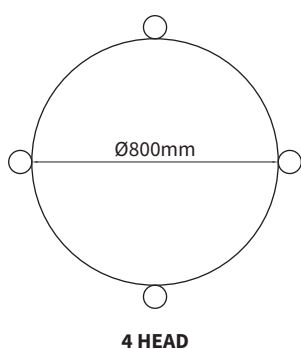

### FEATURES

|                 |                               |
|-----------------|-------------------------------|
| NO OF HEAD      | 4/6                           |
| FINISH          | BLACK /GREY/BRONZE            |
| WORKING VOLTAGE | 220-240 VAC                   |
| RATED POWER     | 4x10W / 6x10W                 |
| RADIANCE ANGLE  | 13°/23°/38°                   |
| LAMP LIFE       | 50000 HRS                     |
| MOUNTING        | TREE MOUNTED BRACKET          |
| CONNECTION      | OUTDOOR RATED CONNECTIONS     |
| DIMENSIONS      | Ø800 x 60 x 10 + Ø75 x 150 mm |
| OPERATION TEMP  | -20° C - +50° C               |
| STORAGE TEMP    | -20° C - +60° C               |
| CABLE           | H05RN 1 Mtr PIG TAIL          |
| BODY            | ALUMINUM 6063                 |

### ELECTRICAL DATA

|                   |                             |
|-------------------|-----------------------------|
| POWER CONSUMPTION | 4x10W / 6x10W               |
| SUPPLY VOLTAGE    | 220-240 VAC INTEGRAL DRIVER |
| CRI               | 80+                         |
| LEDS              | CREE COB                    |
| LUMENS            | 420lm / HEAD                |

### ORDERING LOGIC

| PRODUCT | WATTAGE           | COLOR TEMPARTURE | OPTIC  | VOLTAGE  | FINISH      | CONNECTION                             | CUSTOM        |
|---------|-------------------|------------------|--------|----------|-------------|--|---------------|
| SML 10  | 40 - 4x10W(4Head) | (CT27)           | 2700K  | 13 - 13° | 220-240 VAC | BK - Black<br>GR - Grey<br>BR - Bronze | PT - Pig Tail |
|         | 60 - 6x10W(6Head) | (CT30)           | 3000K  | 23 - 23° |             |  |               |
|         |                   | (CTXX)           | Custom | 38 - 38° |             |  |               |