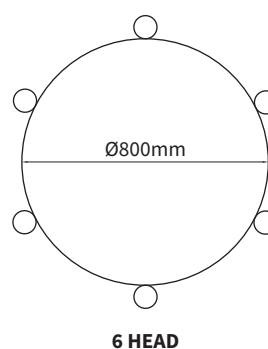

### FEATURES

|                 |                               |
|-----------------|-------------------------------|
| NO OF HEAD      | 4/6                           |
| FINISH          | BLACK /GREY/BRONZE            |
| WORKING VOLTAGE | 220-240 VAC                   |
| RATED POWER     | 4x10W / 6x10W                 |
| RADIANCE ANGLE  | 13°/23°/38°                   |
| LAMP LIFE       | 50000 HRS                     |
| MOUNTING        | TREE MOUNTED BRACKET          |
| CONNECTION      | OUTDOOR RATED CONNECTIONS     |
| DIMENSIONS      | Ø800 x 60 x 10 + Ø75 x 150 mm |
| OPERATION TEMP  | -20° C - +50° C               |
| STORAGE TEMP    | -20° C - +60° C               |
| CABLE           | H05RN 1 Mtr PIG TAIL          |
| BODY            | ALUMINUM 6063                 |

### ELECTRICAL DATA

|                   |                             |
|-------------------|-----------------------------|
| POWER CONSUMPTION | 4x10W / 6x10W               |
| SUPPLY VOLTAGE    | 220-240 VAC INTEGRAL DRIVER |
| CRI               | 80+                         |
| LEDS              | CREE COB                    |
| LUMENS            | 420lm / HEAD                |

### ORDERING LOGIC

| PRODUCT | WATTAGE           | COLOR TEMPARTURE | OPTIC  | VOLTAGE  | FINISH      | CONNECTION                             | CUSTOM        |
|---------|-------------------|------------------|--------|----------|-------------|--|---------------|
| SML 10  | 40 - 4x10W(4Head) | (CT27)           | 2700K  | 13 - 13° | 220-240 VAC | BK - Black<br>GR - Grey<br>BR - Bronze | PT - Pig Tail |
|         | 60 - 6x10W(6Head) | (CT30)           | 3000K  | 23 - 23° |             |  |               |
|         |                   | (CTXX)           | Custom | 38 - 38° |             |  |               |