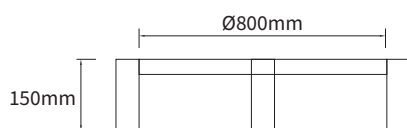

DRAWING

ORDERING LOGIC

PRODUCT	WATTAGE	COLOR TEMPARTURE	OPTIC	VOLTAGE	FINISH	CONNECTION	CUSTOM
SML 10	40 - 4x10W(4Head)	(CT27)	2700K	13 - 13°	220-240 VAC	BK - Black GR - Grey BR - Bronze	PT - Pig Tail
	60 - 6x10W(6Head)	(CT30)	3000K	23 - 23°			
		(CTXX)	Custom	38 - 38°			

Sample: SML 10 - 40 - CT27 - 13 - 220-240 - BK - PT - XX